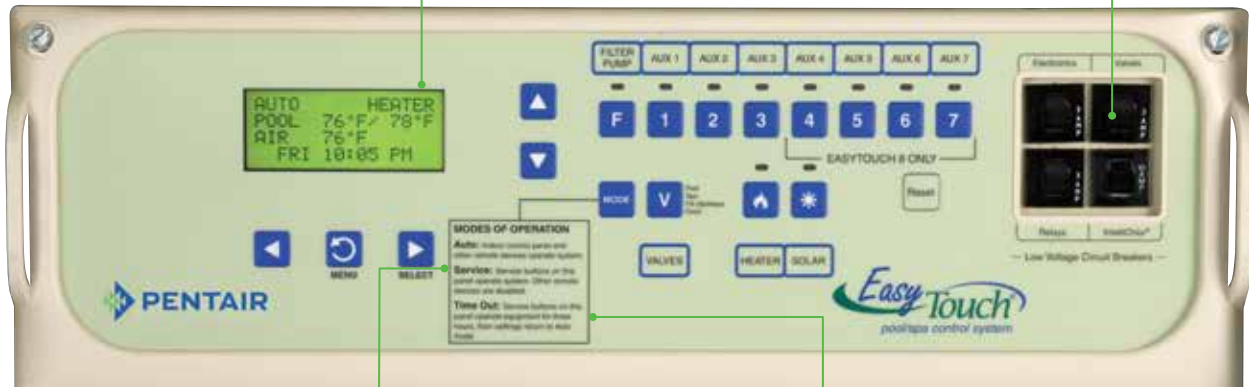

What's more, EasyTouch systems set the standard for operating simplicity with push-button operation and clear, intuitive instructions and displays.

Today, the EasyTouch system family offers even more features, options and technology while remaining affordable for any inground pool owner. They also remain the simplest to program and operate...push-button simple.

### THE ULTIMATE CONVENIENCE IN POOLSIDE CONTROL, RIGHT AT YOUR FINGERTIPS.

Add an optional ScreenLogic® Interface Kit to your EasyTouch system and you can control everything from pool and spa temperatures, to jets, lighting, water features and more—right from your favorite Apple® or Android™ device. The ScreenLogic interface gives you access to your pool and spa's operation from practically anywhere, anytime using your iPad®, iPhone®, iPod touch® mobile digital device or Android™ device, PC or Mac® computer. Whether you're across the deck or around the globe, pool control has never been this easy.

The EasyTouch system control panel makes programming easy while the LCD display informs and instructs you every step of the way

The EasyTouch system integrates resettable circuit breakers into the Load Center—everything is readily accessible by you or your service professional from outside your home