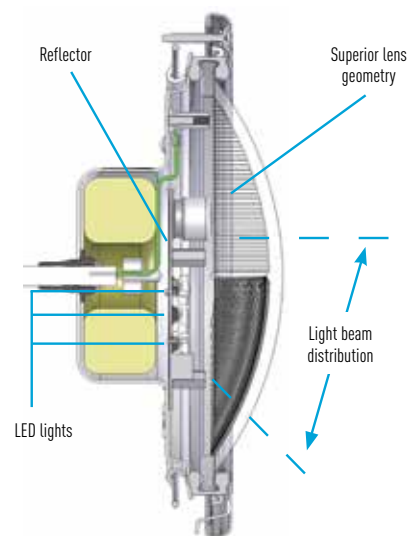

Drawing shows lens and reflector design which combine to provide superior light beam distribution

UL listed only when using Pentair niches for use in swimming pools, spas and water fountains